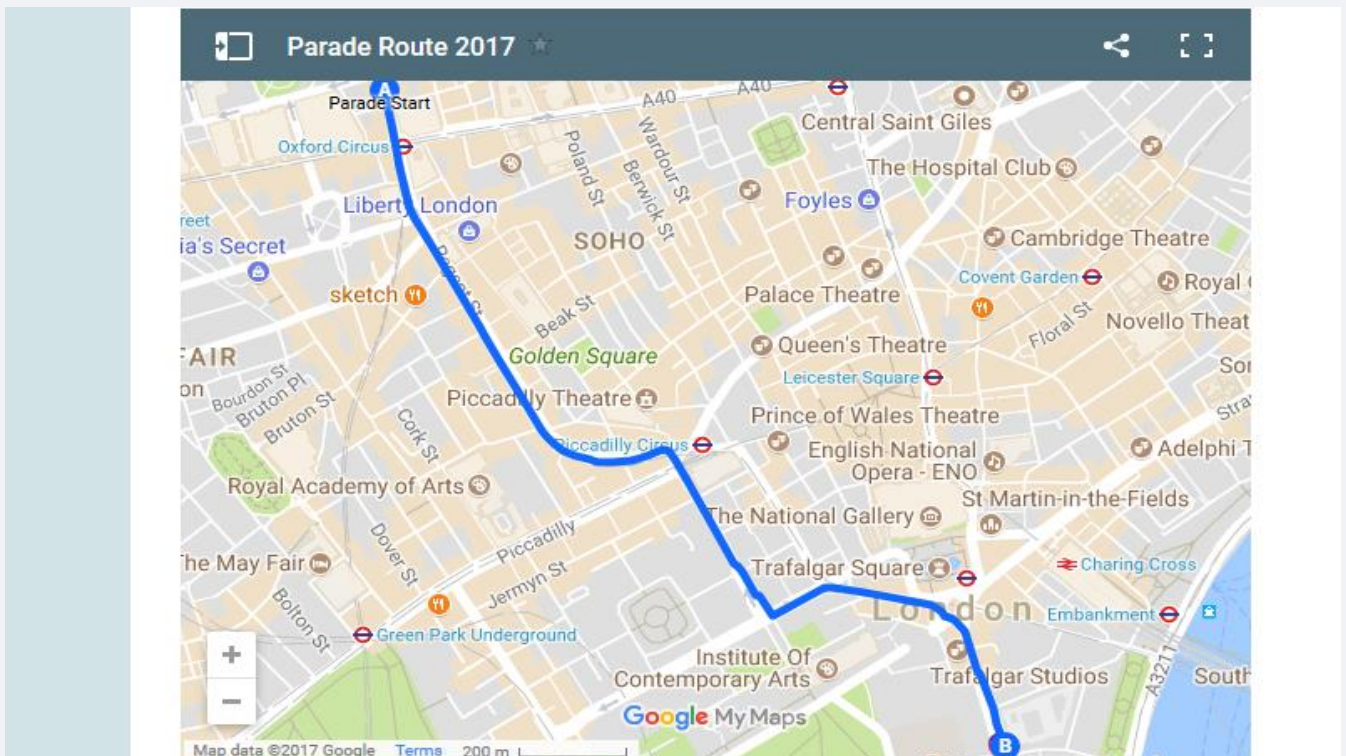

24 hour ordering. Sales: 0207 498 0550